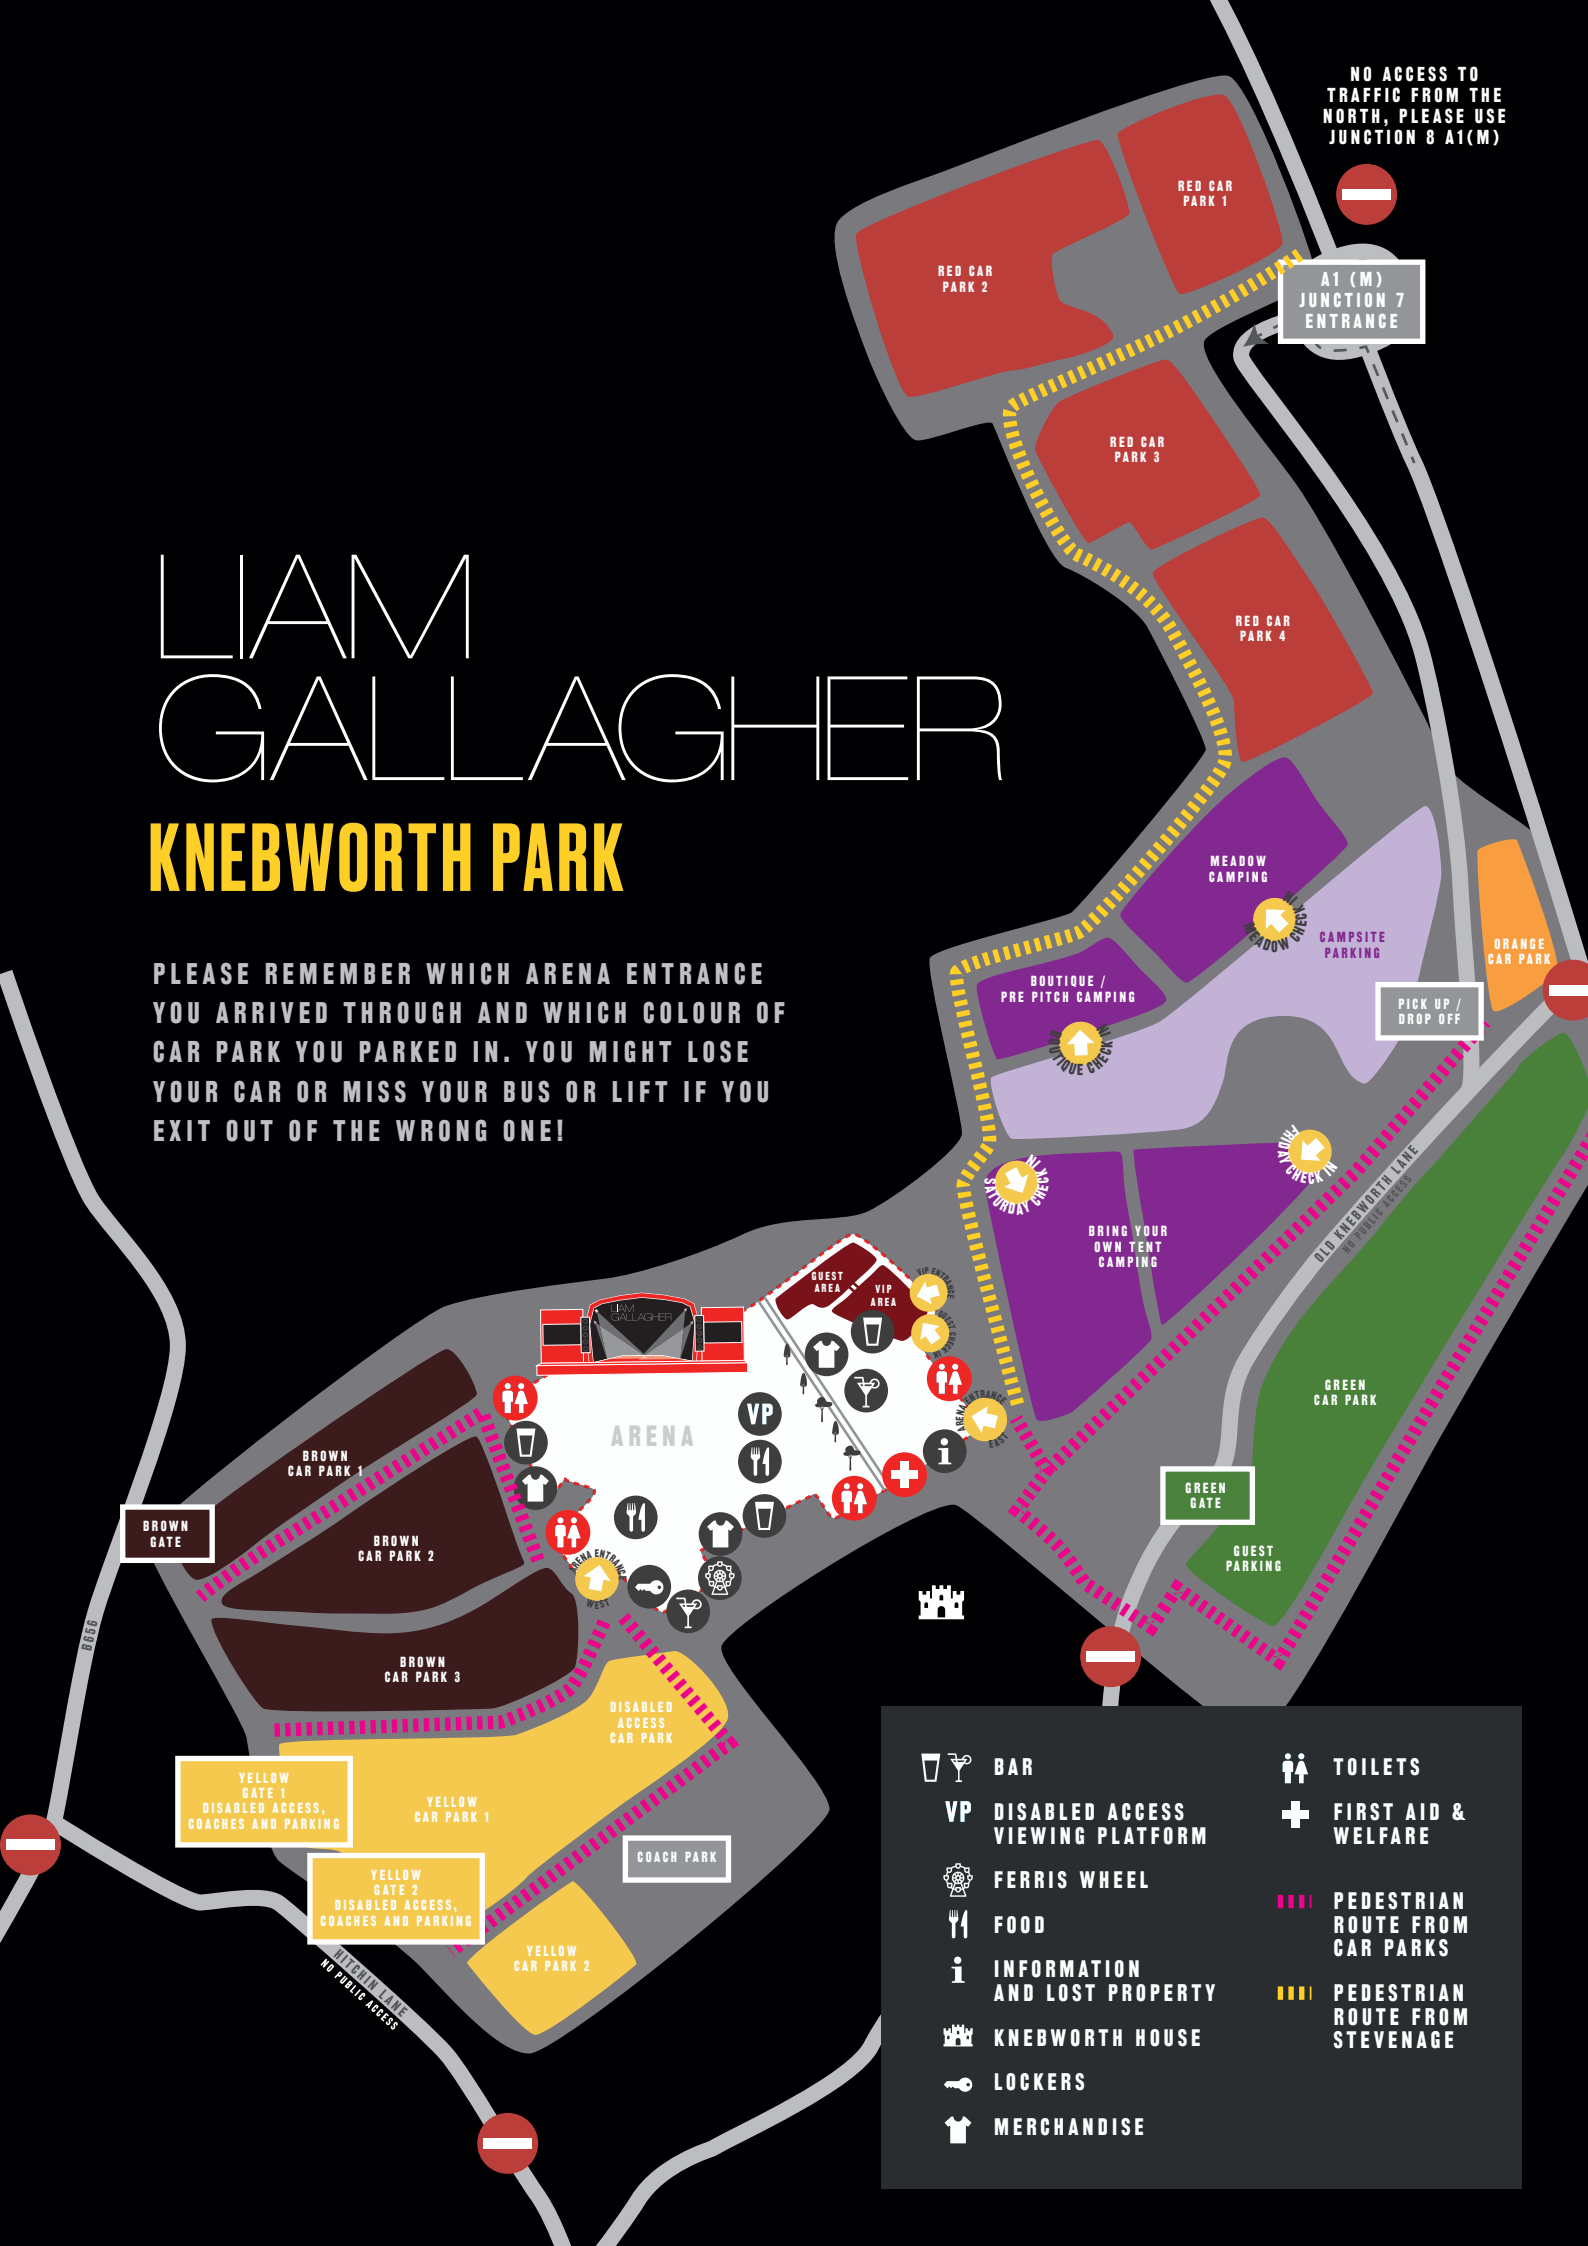

NO ACCESS TO TRAFFIC FROM THE NORTH, PLEASE USE JUNCTION 8 A1(M)

A1 (M) JUNCTION 7 ENTRANCE

PICK UP / DROP OFF

# LIAM GALLAGHER

## KNEBWORTH PARK

PLEASE REMEMBER WHICH ARENA ENTRANCE YOU ARRIVED THROUGH AND WHICH COLOUR OF CAR PARK YOU PARKED IN. YOU MIGHT LOSE YOUR CAR OR MISS YOUR BUS OR LIFT IF YOU EXIT OUT OF THE WRONG ONE!

- BAR
- TOILETS
- VP DISABLED ACCESS VIEWING PLATFORM
- + FIRST AID & WELFARE
- FERRIS WHEEL
- PEDESTRIAN ROUTE FROM CAR PARKS
- FOOD
- PEDESTRIAN ROUTE FROM STEVENAGE
- i INFORMATION AND LOST PROPERTY
- KNEBWORTH HOUSE
- LOCKERS
- MERCHANDISE